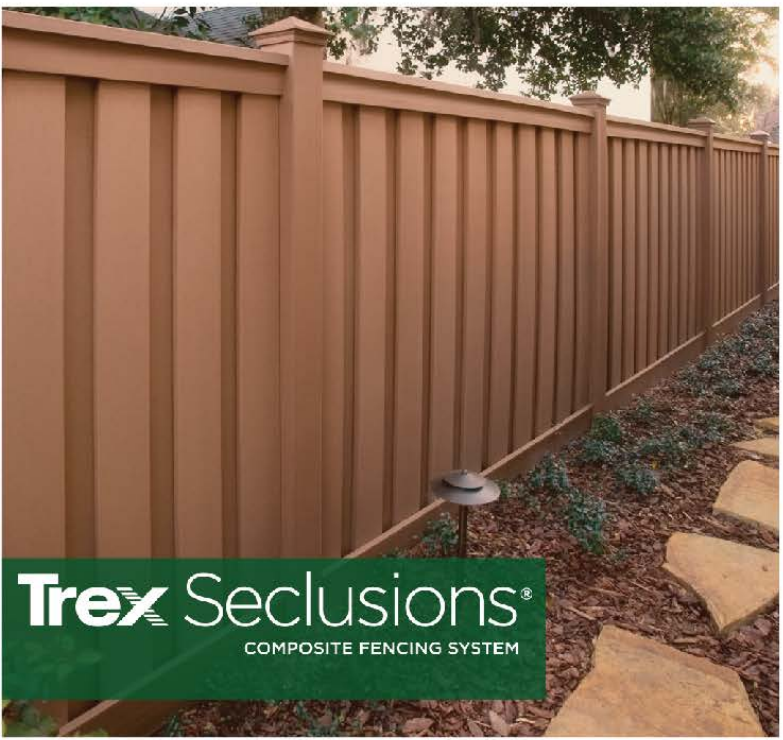

Trex Seclusions®
COMPOSITE FENCING SYSTEM

BEAUTY AND PRIVACY FROM EVERY ANGLE
Make your backyard a true masterpiece. Frame it with Trex Seclusions®. This composite fencing system offers the perfect backdrop to compliment any backyard paradise. With lasting beauty and low maintenance, it's the perfect fencing solution.